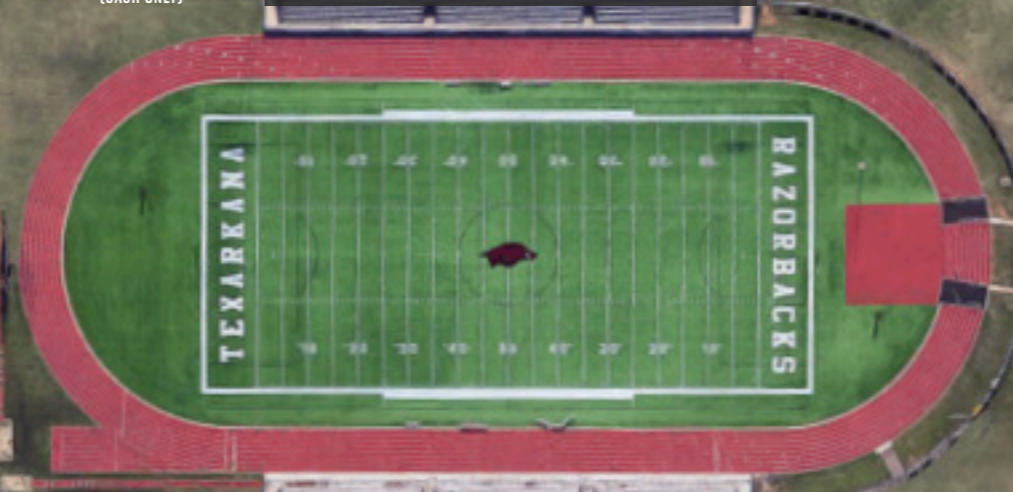

**TAILGATING  
STARTS AT 8AM**

**STADIUM GATES  
OPEN AT 10AM**

1920 E. 18TH STREET, TEXARKANA, AR

N

**LAWN  
ADDITIONAL TAILGATING  
(WEATHER PERMITTING)**

**FREE PARKING  
& TAILGATING  
AREA**

**TAILGATING  
STARTS AT 8AM**

MISSOURI WESTERN ENTRANCE  
TICKET BOOTH  
(CASH ONLY)

**MISSOURI WESTERN SEATING**

**TEAM BUS  
PARKING**

**SAU SEATING**

TICKET BOOTH  
(CASH ONLY)

TICKET BOOTH  
(CASH & CREDIT CARD)

**FREE PUBLIC  
OVERFLOW PARKING  
(NO TAILGATING)**

**FREE PUBLIC PARKING  
(NO TAILGATING)**

E 18TH ST

E 18TH ST

E 18TH ST

E 18TH ST

E 18TH ST

Nix Creek